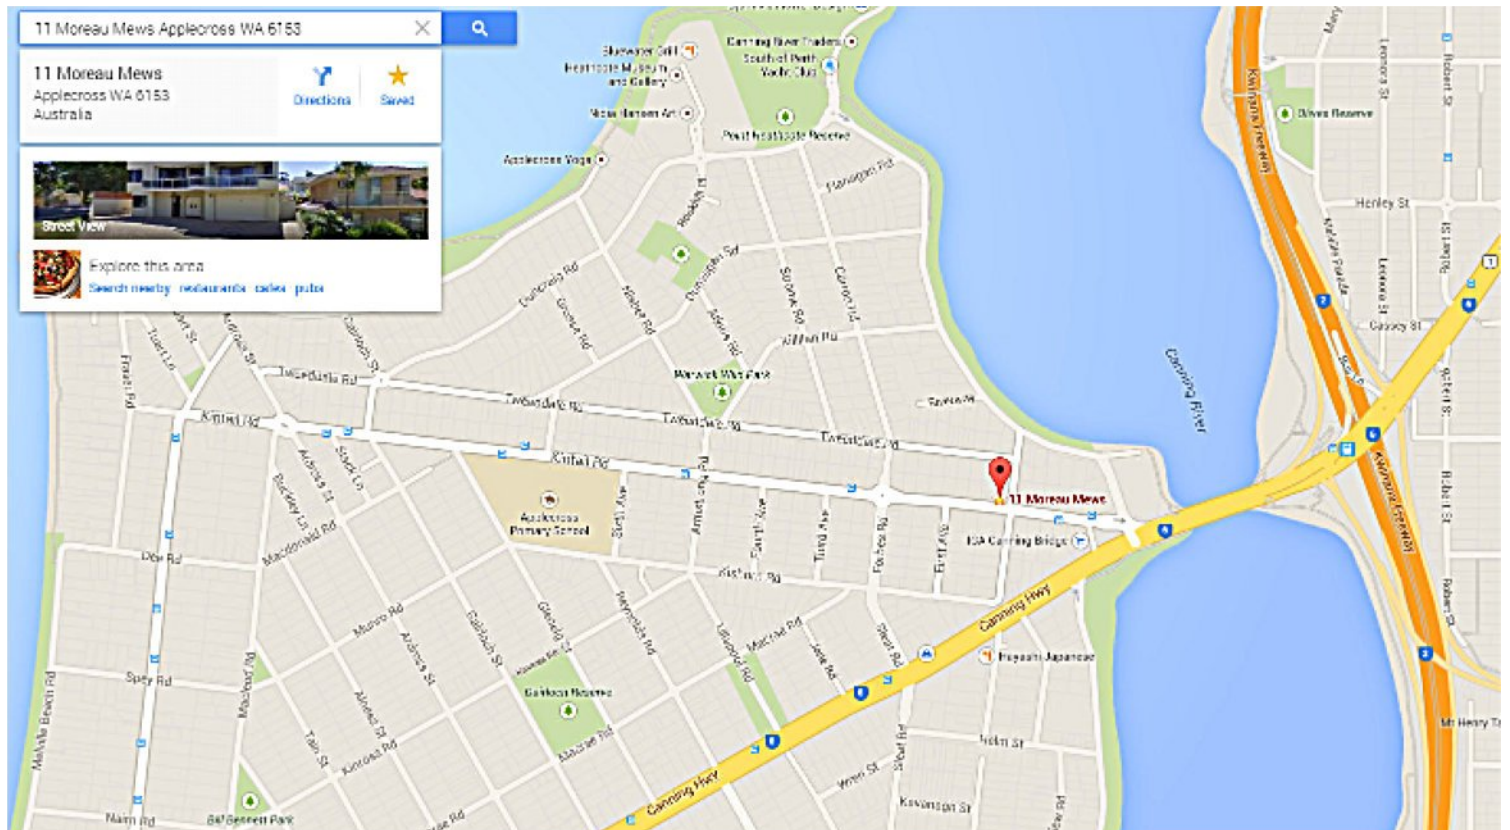

Highly Skilled **Technical & Managerial Team**

Supported, by Sound Investment

Directions

From Perth Airport

Take Brearley Avenue to National Highway 94/National Route 1 in Redcliffe, turn left onto National Route 1 then continue onto Canning Highway. Turn right onto Canning Beach Road then slightly left onto Kintail Road. After 220m turn right onto Moreau Mews & our office will be on the left.